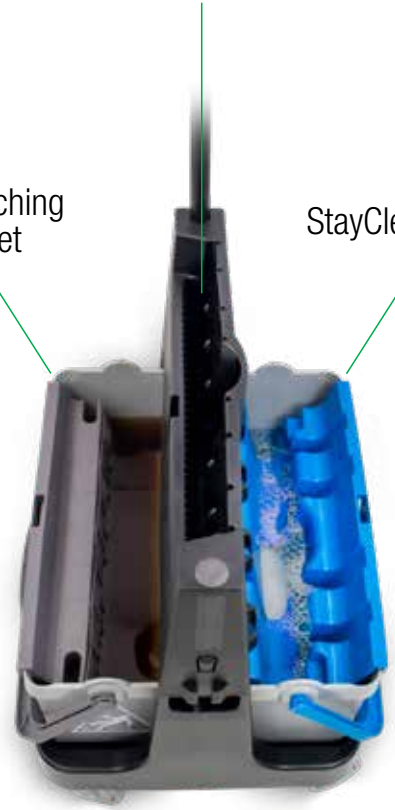

Quality Tools for Smart Cleaning™

Never Clean with Dirty Water Again

Patented Stand-Up Wringer

Soil-Catching Bucket

StayClean Bucket

OmniClean features dual bucket technology to separate clean and dirty water, ensuring the StayClean bucket is always clean.

22864 08/2021

CATALOG DESCRIPTIONS/SPECIFICATIONS

Unger OmniClean is the newest, groundbreaking innovation in floor care. OmniClean features dual bucket technology to separate clean and dirty water, ensuring the StayClean bucket is always clean. With advanced design features, the powerful scrub board removes dirt, grime and germs from the microfiber mop pad. The horizontal wringer removes remaining debris leaving a clean mop pad! You'll never clean with dirty water again.